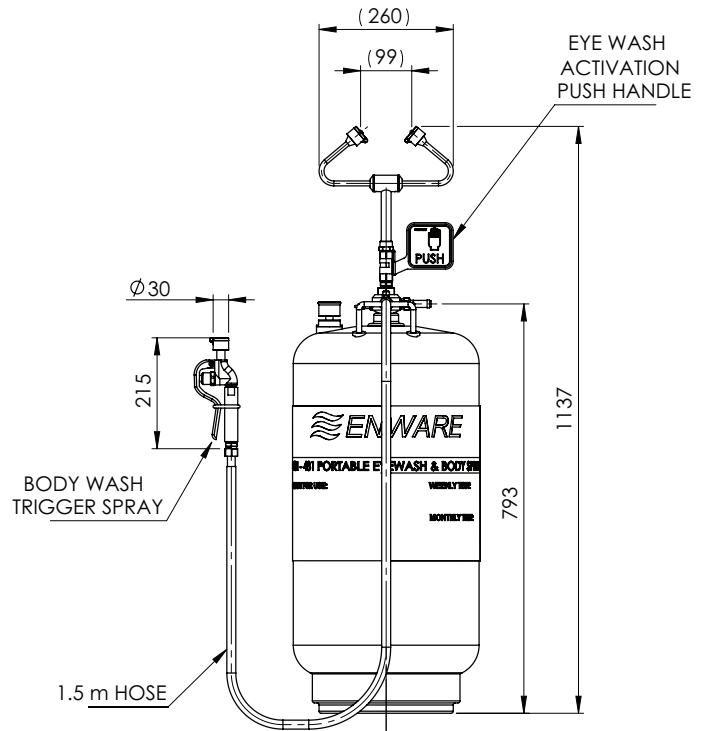

KEY FEATURES

- Rechargeable
- 'Soft spray' flow controlled eye wash outlets with dust covers
- 15 minutes eye wash flow time*
- Drench hose 1.5m with single aerated outlet, can be used for face or body rinsing
- Stainless steel tank with green powder coated finish
- Safety relief valve
- Pressure gauge
- Pressurised by plant or bottle air via tyre filler connection
- Stainless steel stay open ball valve
- Stainless steel hand actuator
- 'DR' brass headworks chrome plated

Optional:

Anti-Bacteria Water Preservative Concentrate - **ESS200**

* When used in conjunction with the body spray 15 minutes flow will not be achieved.

PRODUCT CODES

EL481

Portable 45L Eye Wash / Body Spray

Version 2.2__24Nov22

Portable 45L Eye Wash / Body Spray

TECHNICAL INFORMATION

Portable Water Capacity	45 Litres
Pressurised to	500 kPa (72 psi)
Flow Rate	2.8 L/min (eye wash) 13 L/min (trigger spray)
Hose Length	1.5 m
Weight	27 kg (empty)
Material	304 stainless steel (tank)